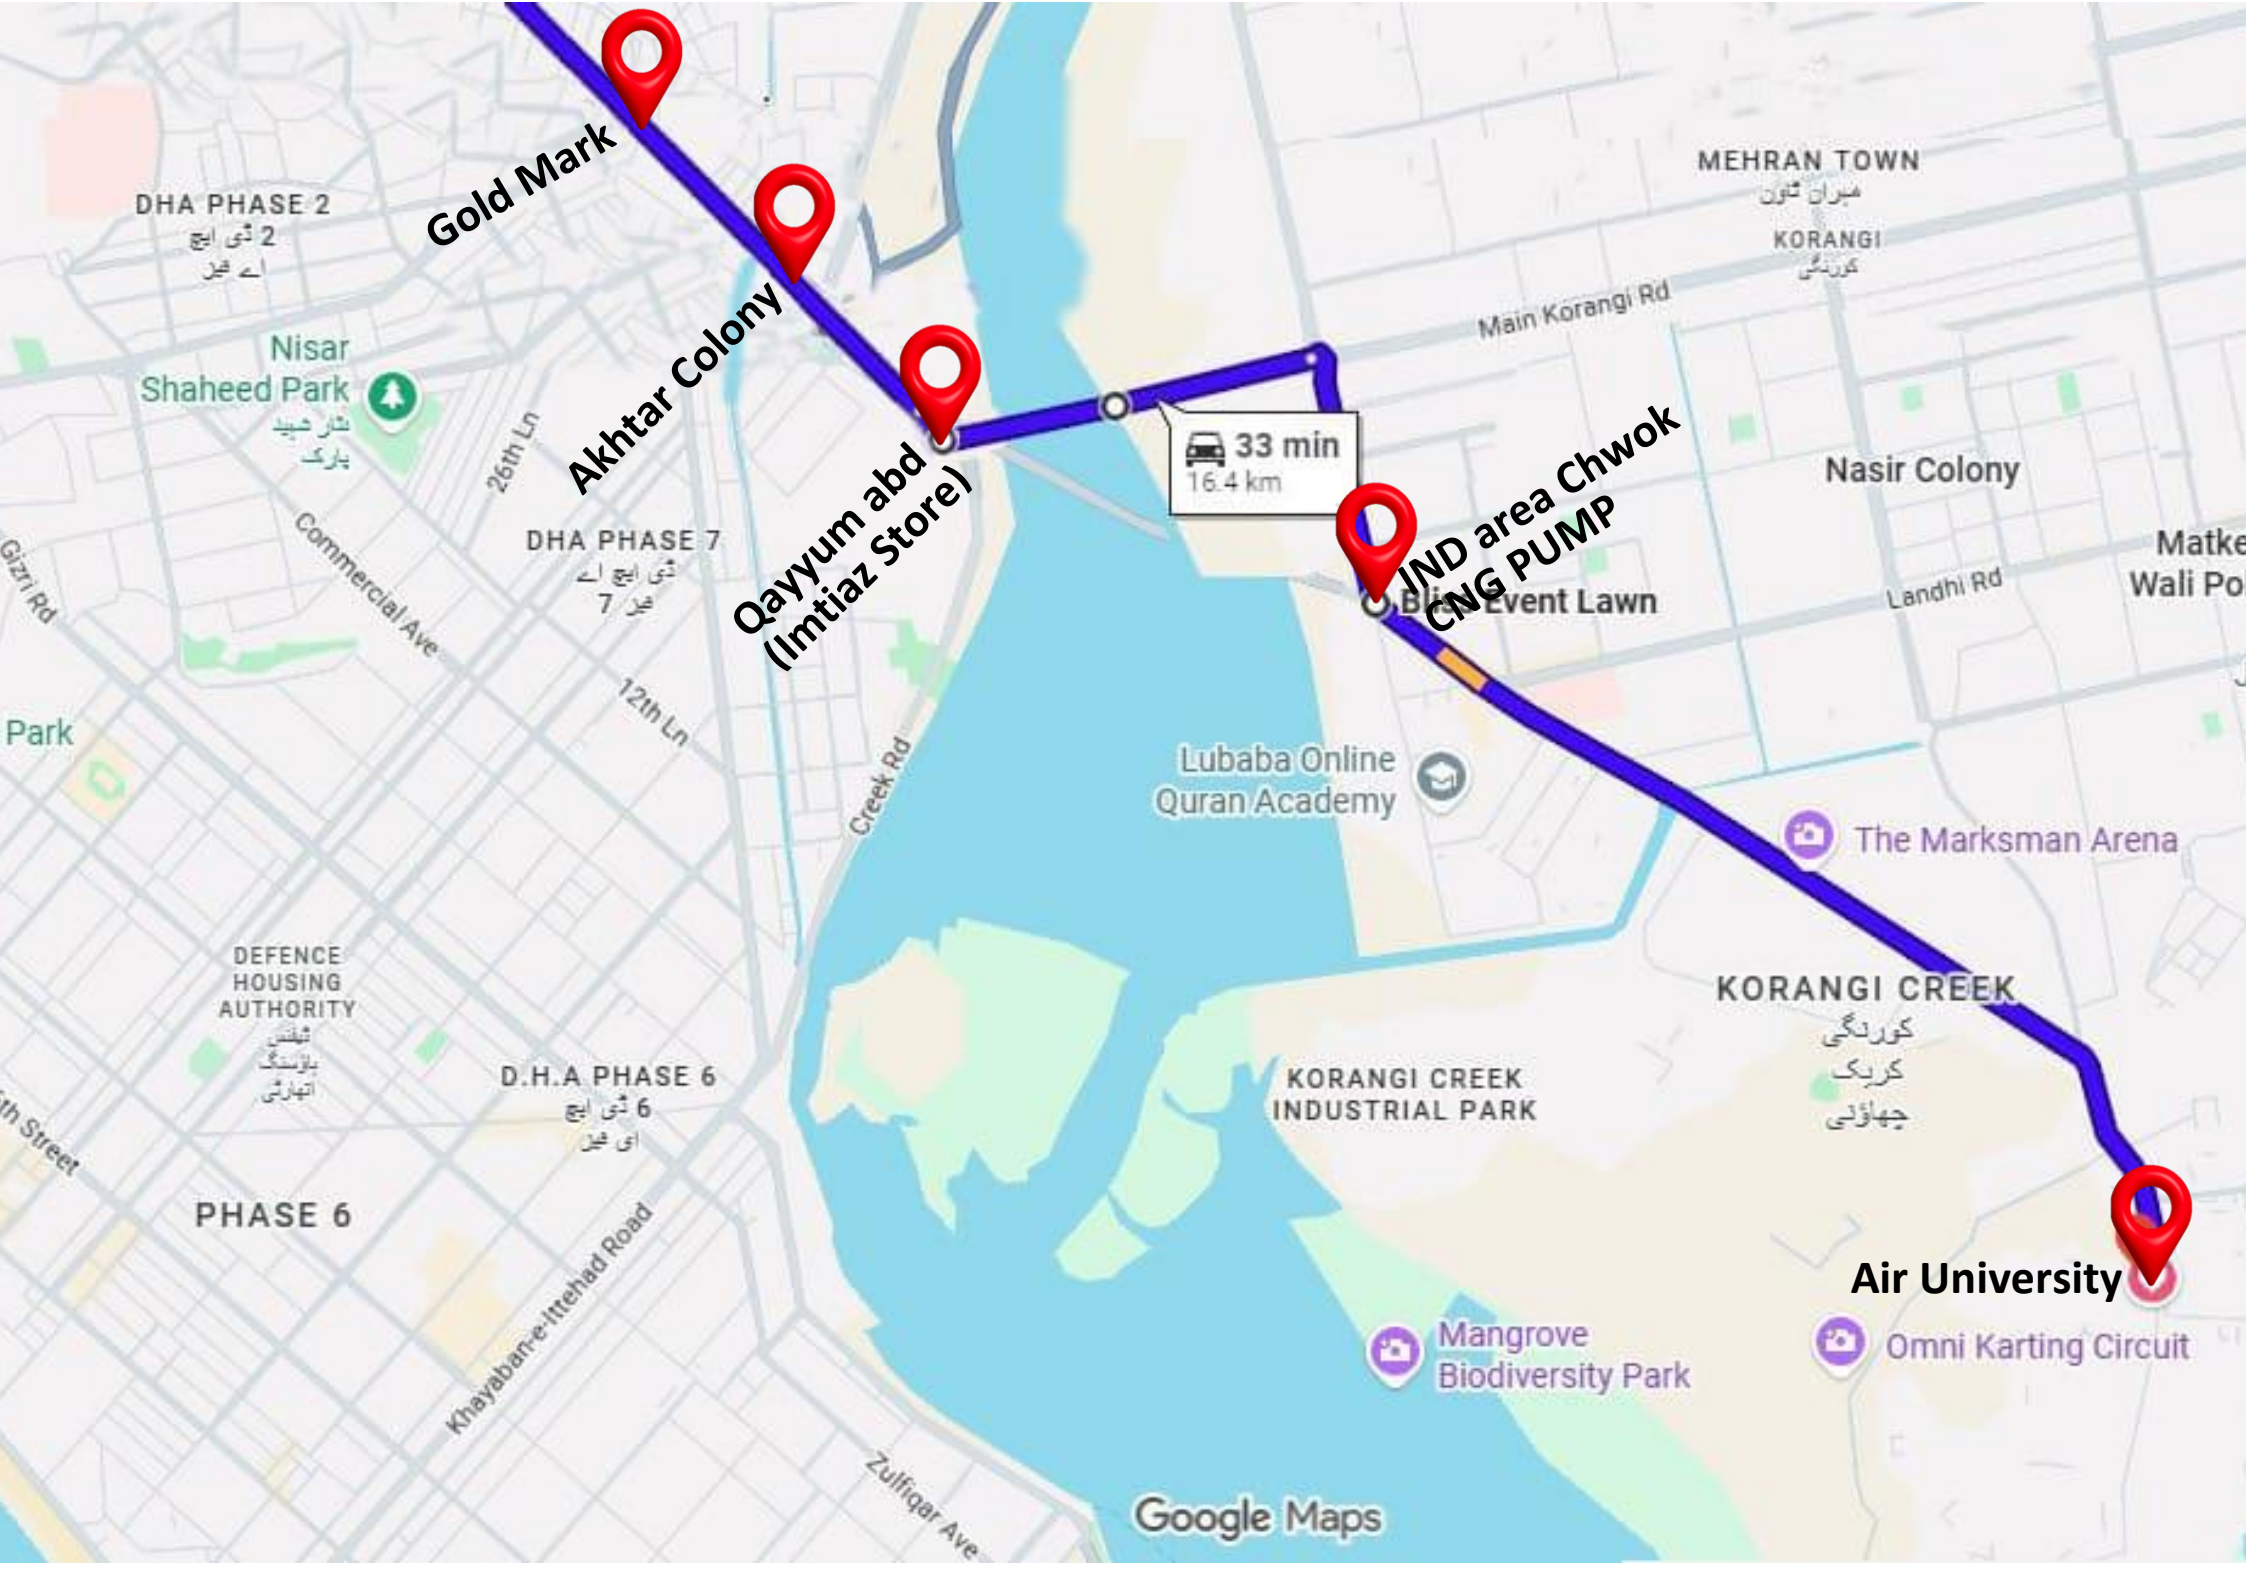

Gora Kaburistan

CSD Stop

PSO Petrol Pump

KALA Pull (NMC)

DHA Chowk

Laal Kothi Bus stop

Lal Kothee

Nursery

CHANESAR TOWN

AZAM BASTI

Sector F

Tower of Silence

DHA PHASE 1

IA Electric

Google Maps

Gold Mark

Akhtar Colony

Qayyum abd
(Imtiaz Store)

IND area Chwok
CNG PUMP

Air University

33 min
16.4 km

Google Maps

DHA PHASE 2
ڈی ایچ 2
ایس فیلڈ

Nisar
Shaheed Park
نثار شہید
پارک

KORANGI CREEK
INDUSTRIAL PARK

Mangrove
Biodiversity Park

Omni Karting Circuit

PHASE 6

Khayaban-e-Ittehad Road

Zulfiqar Ave

Main Korangi Rd

Landhi Rd