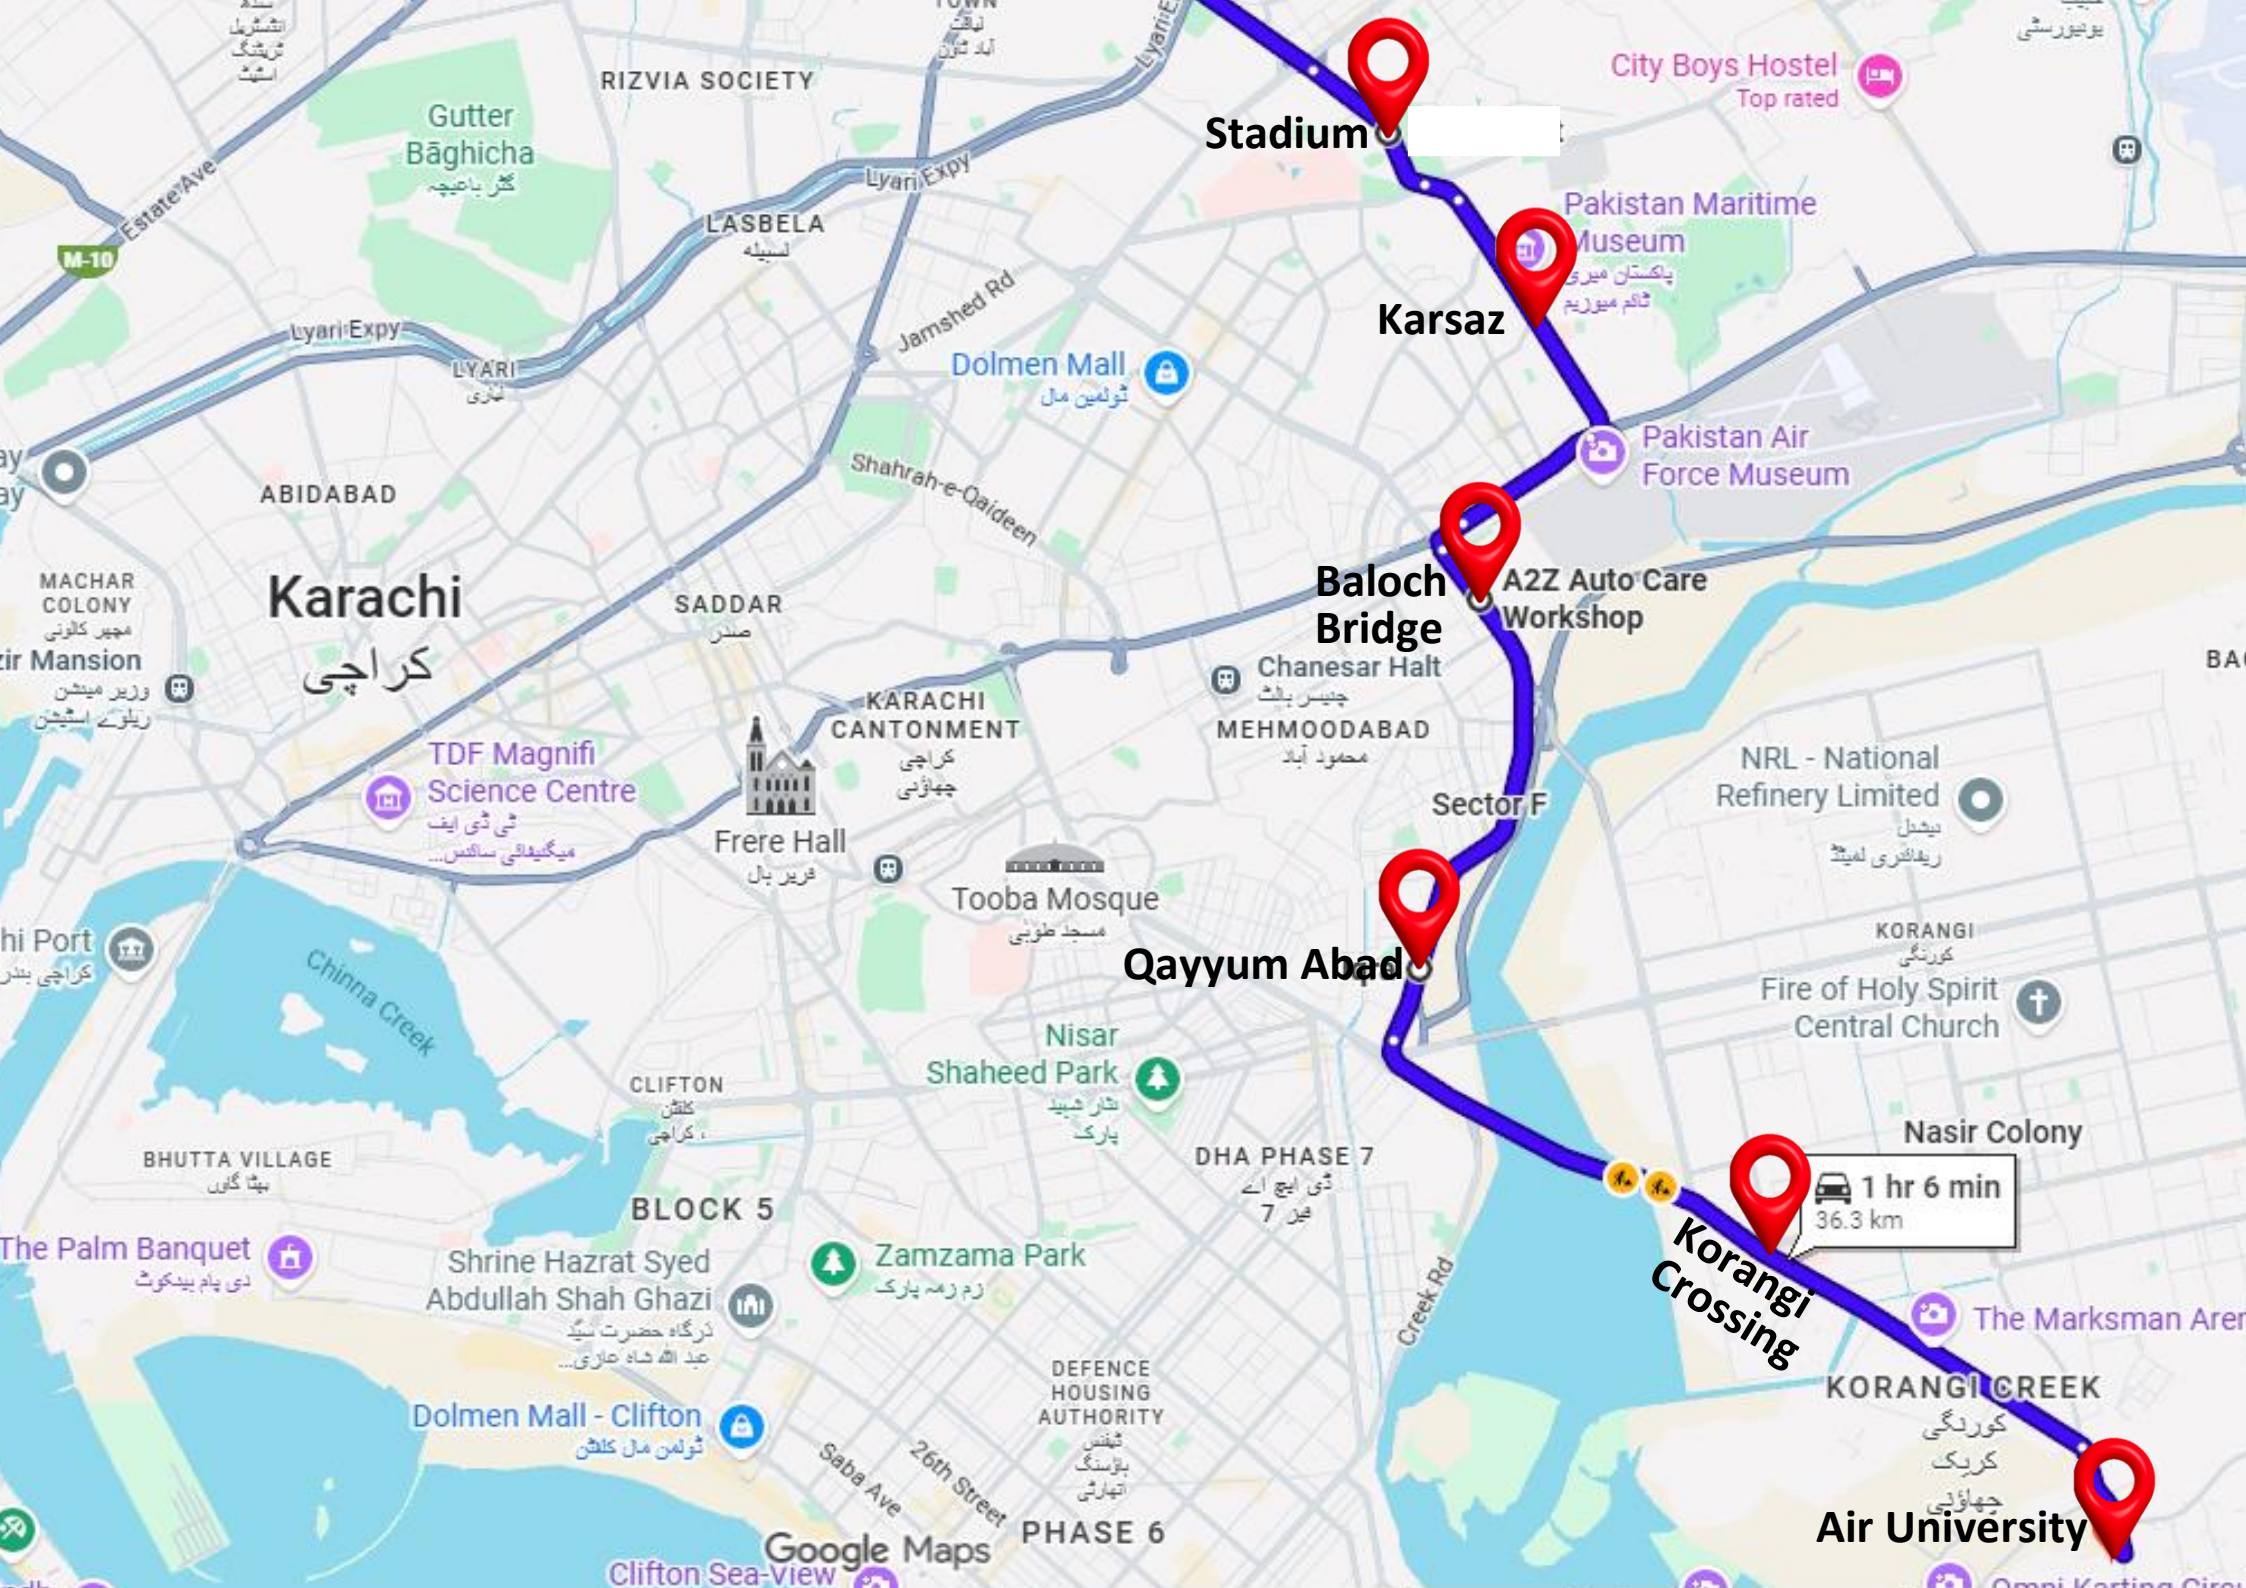

**Nazimabad
Petrol Pump**

**Laloo
Khet 10
Metal Trunk Market**

Stadium

Karsaz

Baloch Bridge

Qayyum Abad

Korangi Crossing

1 hr 6 min
36.3 km

Air University

Karachi

کراچی

Gutter Bāghicha

TDF Magnifi Science Centre

Frere Hall

Tooba Mosque

Nisar Shaheed Park

Lyari Expy

Jamshed Rd

Shahrah-e-Qaideen

Sector F

Creek Rd

Saba Ave

26th Street

Clifton Sea-view

Saba Ave

26th Street

Clifton Sea-view