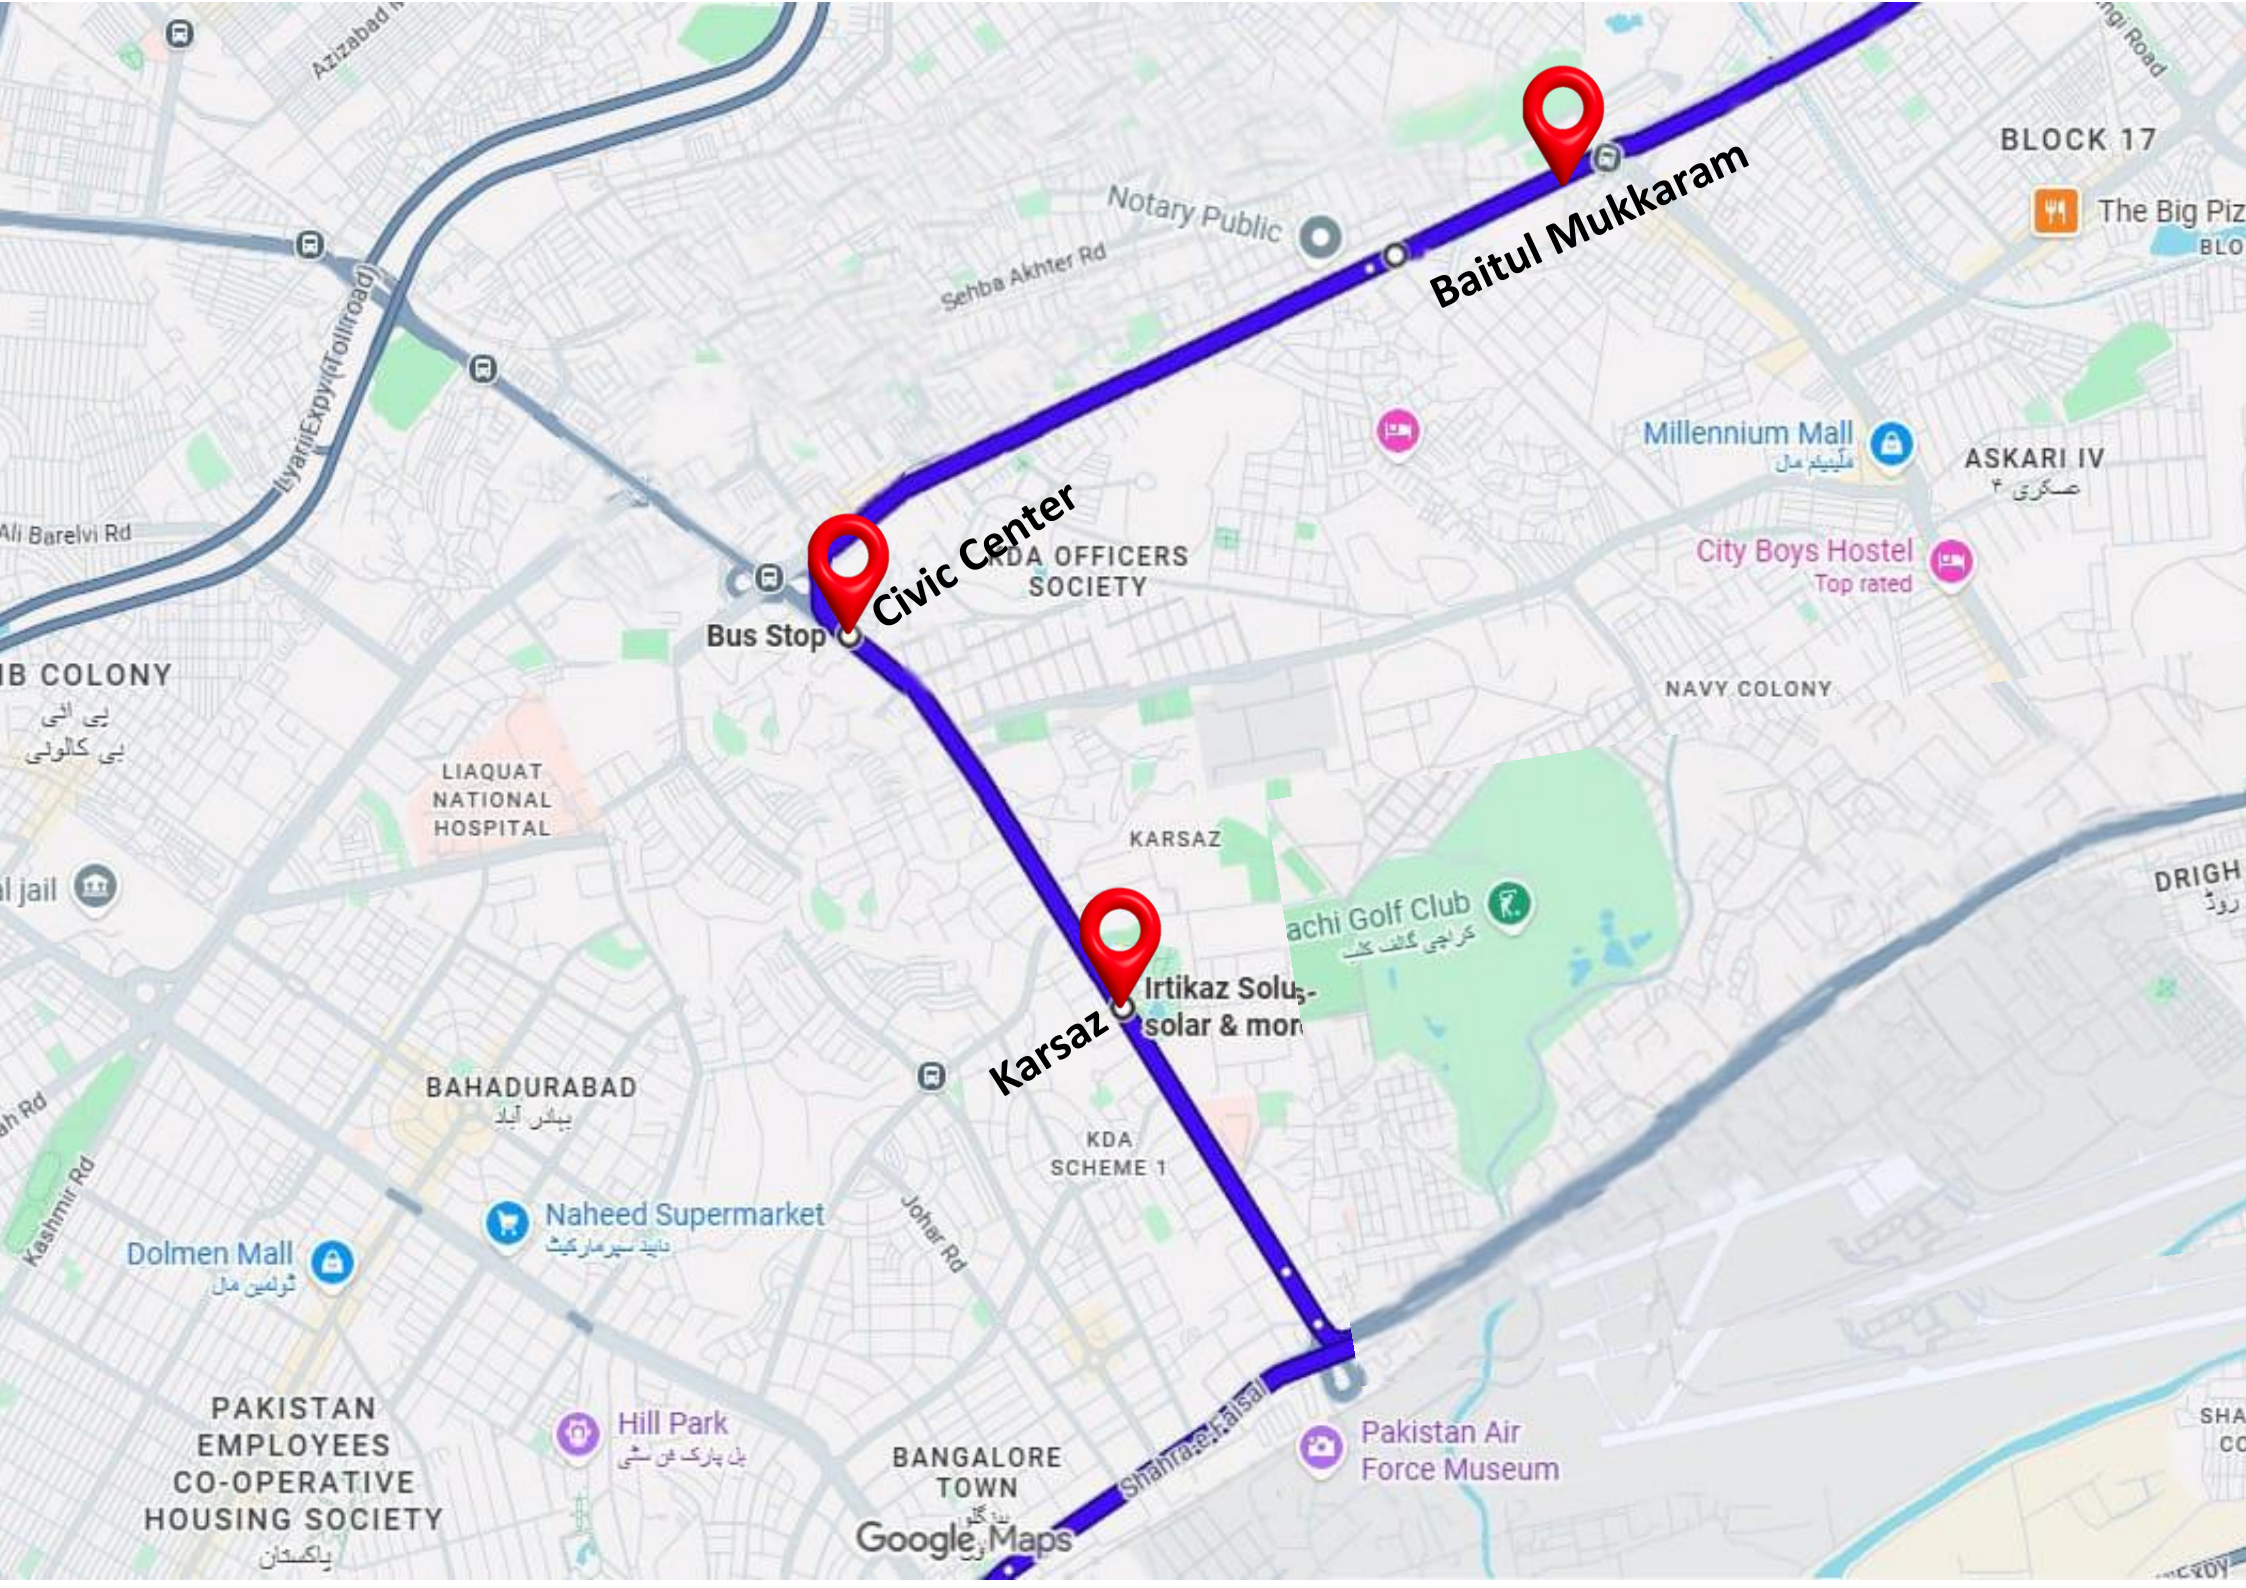

Rangers Wing
FB AREA

Yousaf Plaza

Aisha Manzil

Water Pump

Gulshan E Iqbal

Google Maps

Baitul Mukkaram

Civic Center

Karsaz

Irtikaz Solar & mon

BLOCK 17

The Big Piz

Millennium Mall

ASKARI IV

City Boys Hostel
Top rated

Bus Stop

DHA PHASE 7

Nasir Colony

Matke Wali Polia

Korangi Crossing

Indus Hospital & Health Network

The Marksman Arena

KORANGI CREEK

Air University

1 hr 41 min
32.6 km

Google Maps

KORANGI CREEK INDUSTRIAL PARK