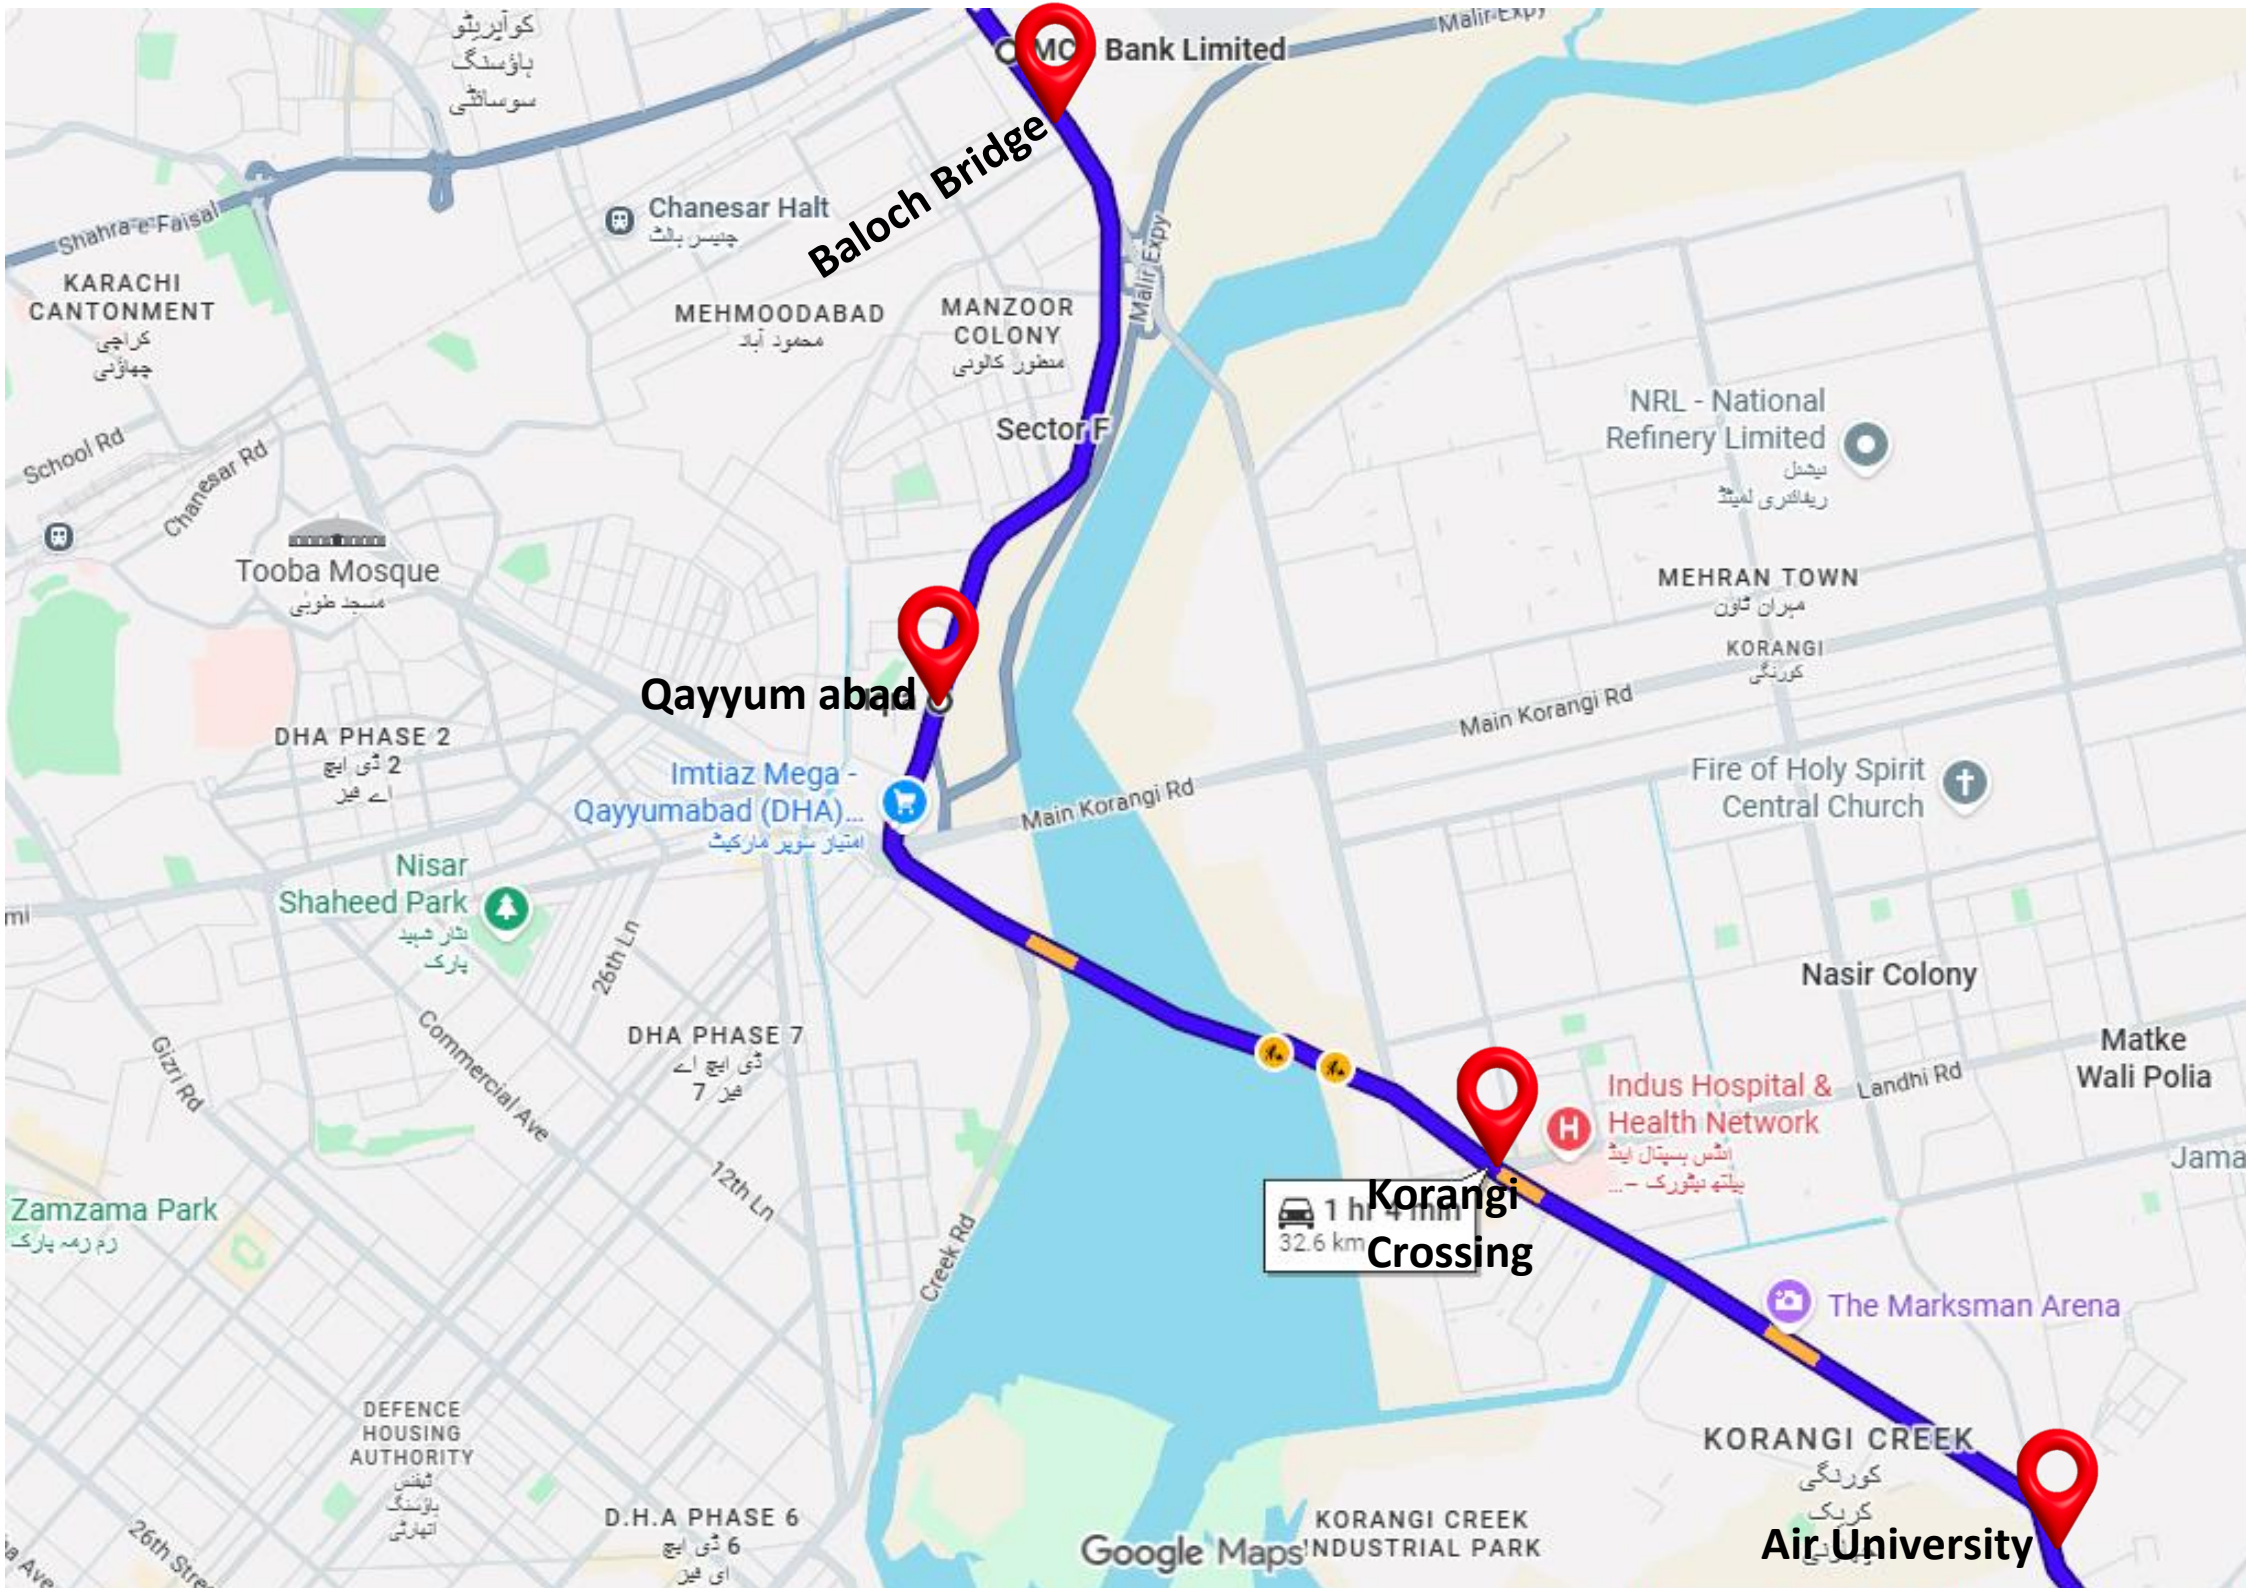

Dolmen Mall
ڈولمین مال

Naheed Supermarket
ناہید سپر مارکیٹ

BANGALORE TOWN

Pakistan Air Force Museum

PAKISTAN EMPLOYEES CO-OPERATIVE HOUSING SOCIETY
پاکستان

Hill Park
ہل پارک ہن سٹی

Google Maps

Baloch Bridge

CMC Bank Limited

Chanesar Halt

KARACHI CANTONMENT

MEHMOODABAD

MANZOOR COLONY

Sector F

NRL - National Refinery Limited

MEHRAN TOWN

DHA PHASE 7

Nasir Colony

Matke Wali Polia

Korangi Crossing

Indus Hospital & Health Network

The Marksman Arena

KORANGI CREEK

Air University

1 hr 41 min
32.6 km

Google Maps

KORANGI CREEK INDUSTRIAL PARK