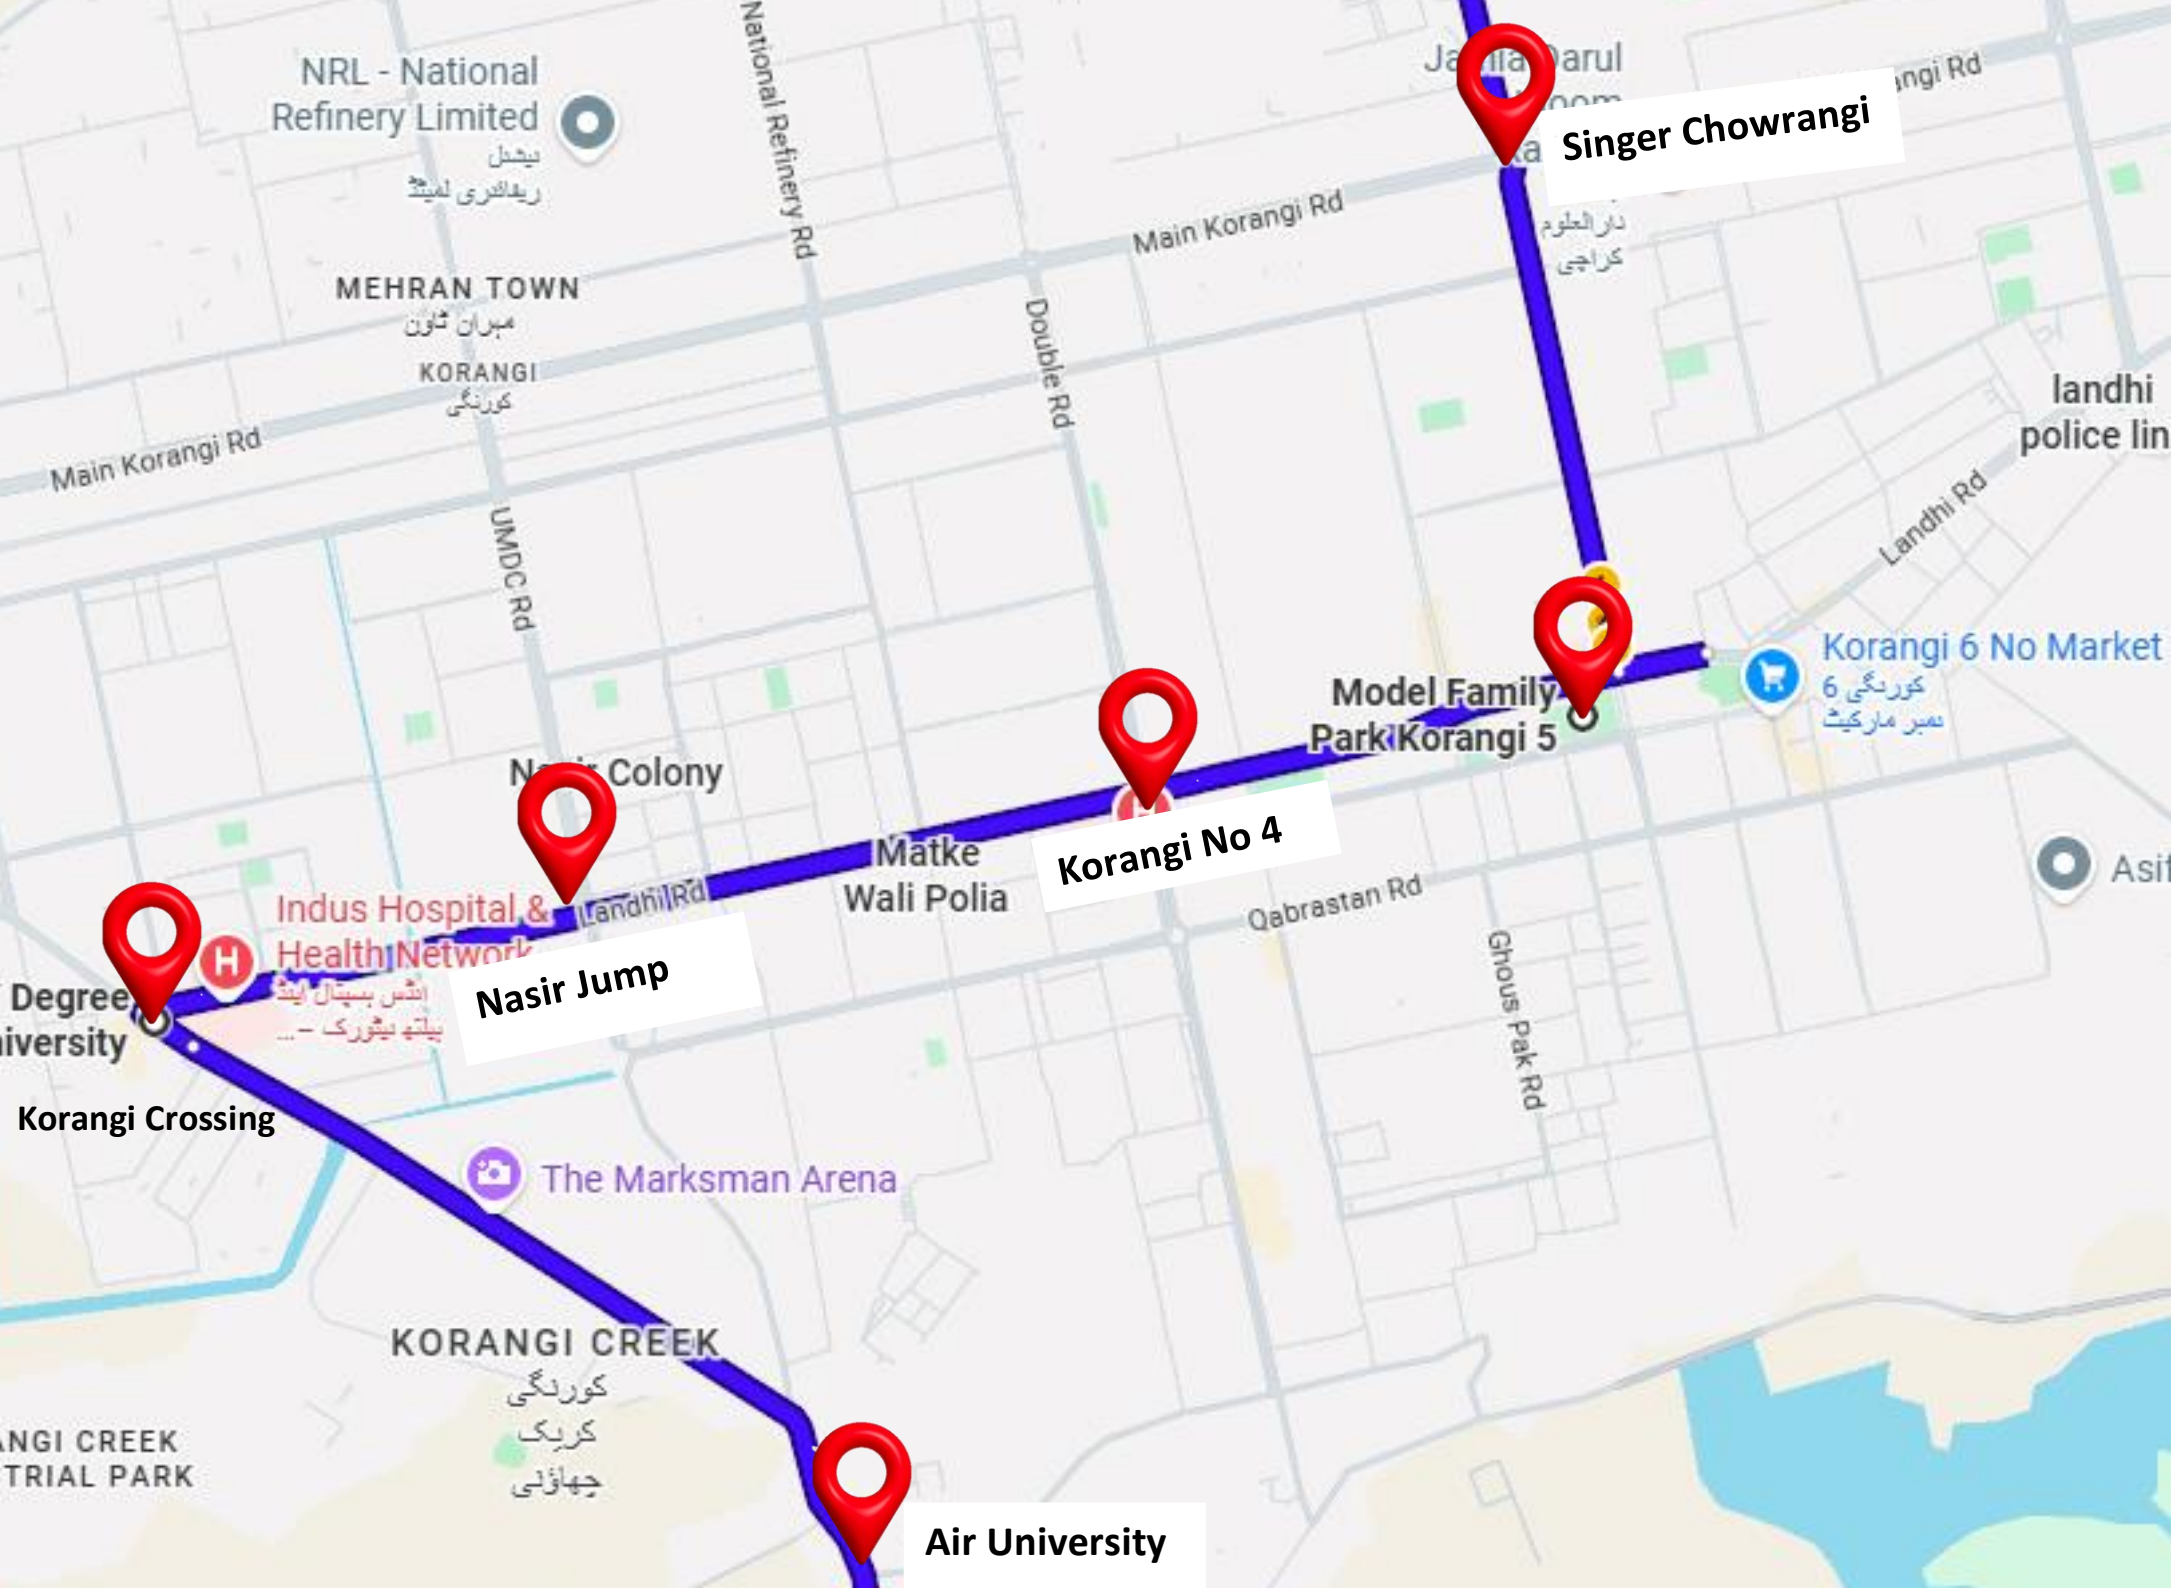

DARAKHSHAN SOCIETY

RAFAH-E-AAM SOCIETY

AL FALAH SOCIETY

Malir railway station
ملیر ریلوے اسٹیشن

Fusiongraphy

Abdul Hadi Diapers Point

Shah Faisal Town Rd

Shahrah-e-Bhutto

Nk Medical St

GREEN TOWN

Shah faisal colony 3 number

Azeempura Rd

AZEEM PURA

Jamia Millia Rd

Malir City Rd

Korangi Rd

Singer Chowrangi

Korangi No 4

Nasir Jump

Air University

NRL - National Refinery Limited

MEHRAN TOWN

KORANGI

Model Family Park

Korangi 6 No Market

Indus Hospital & Health Network

The Marksman Arena

KORANGI CREEK

Degree University

Korangi Crossing

KORANGI CREEK TRIAL PARK