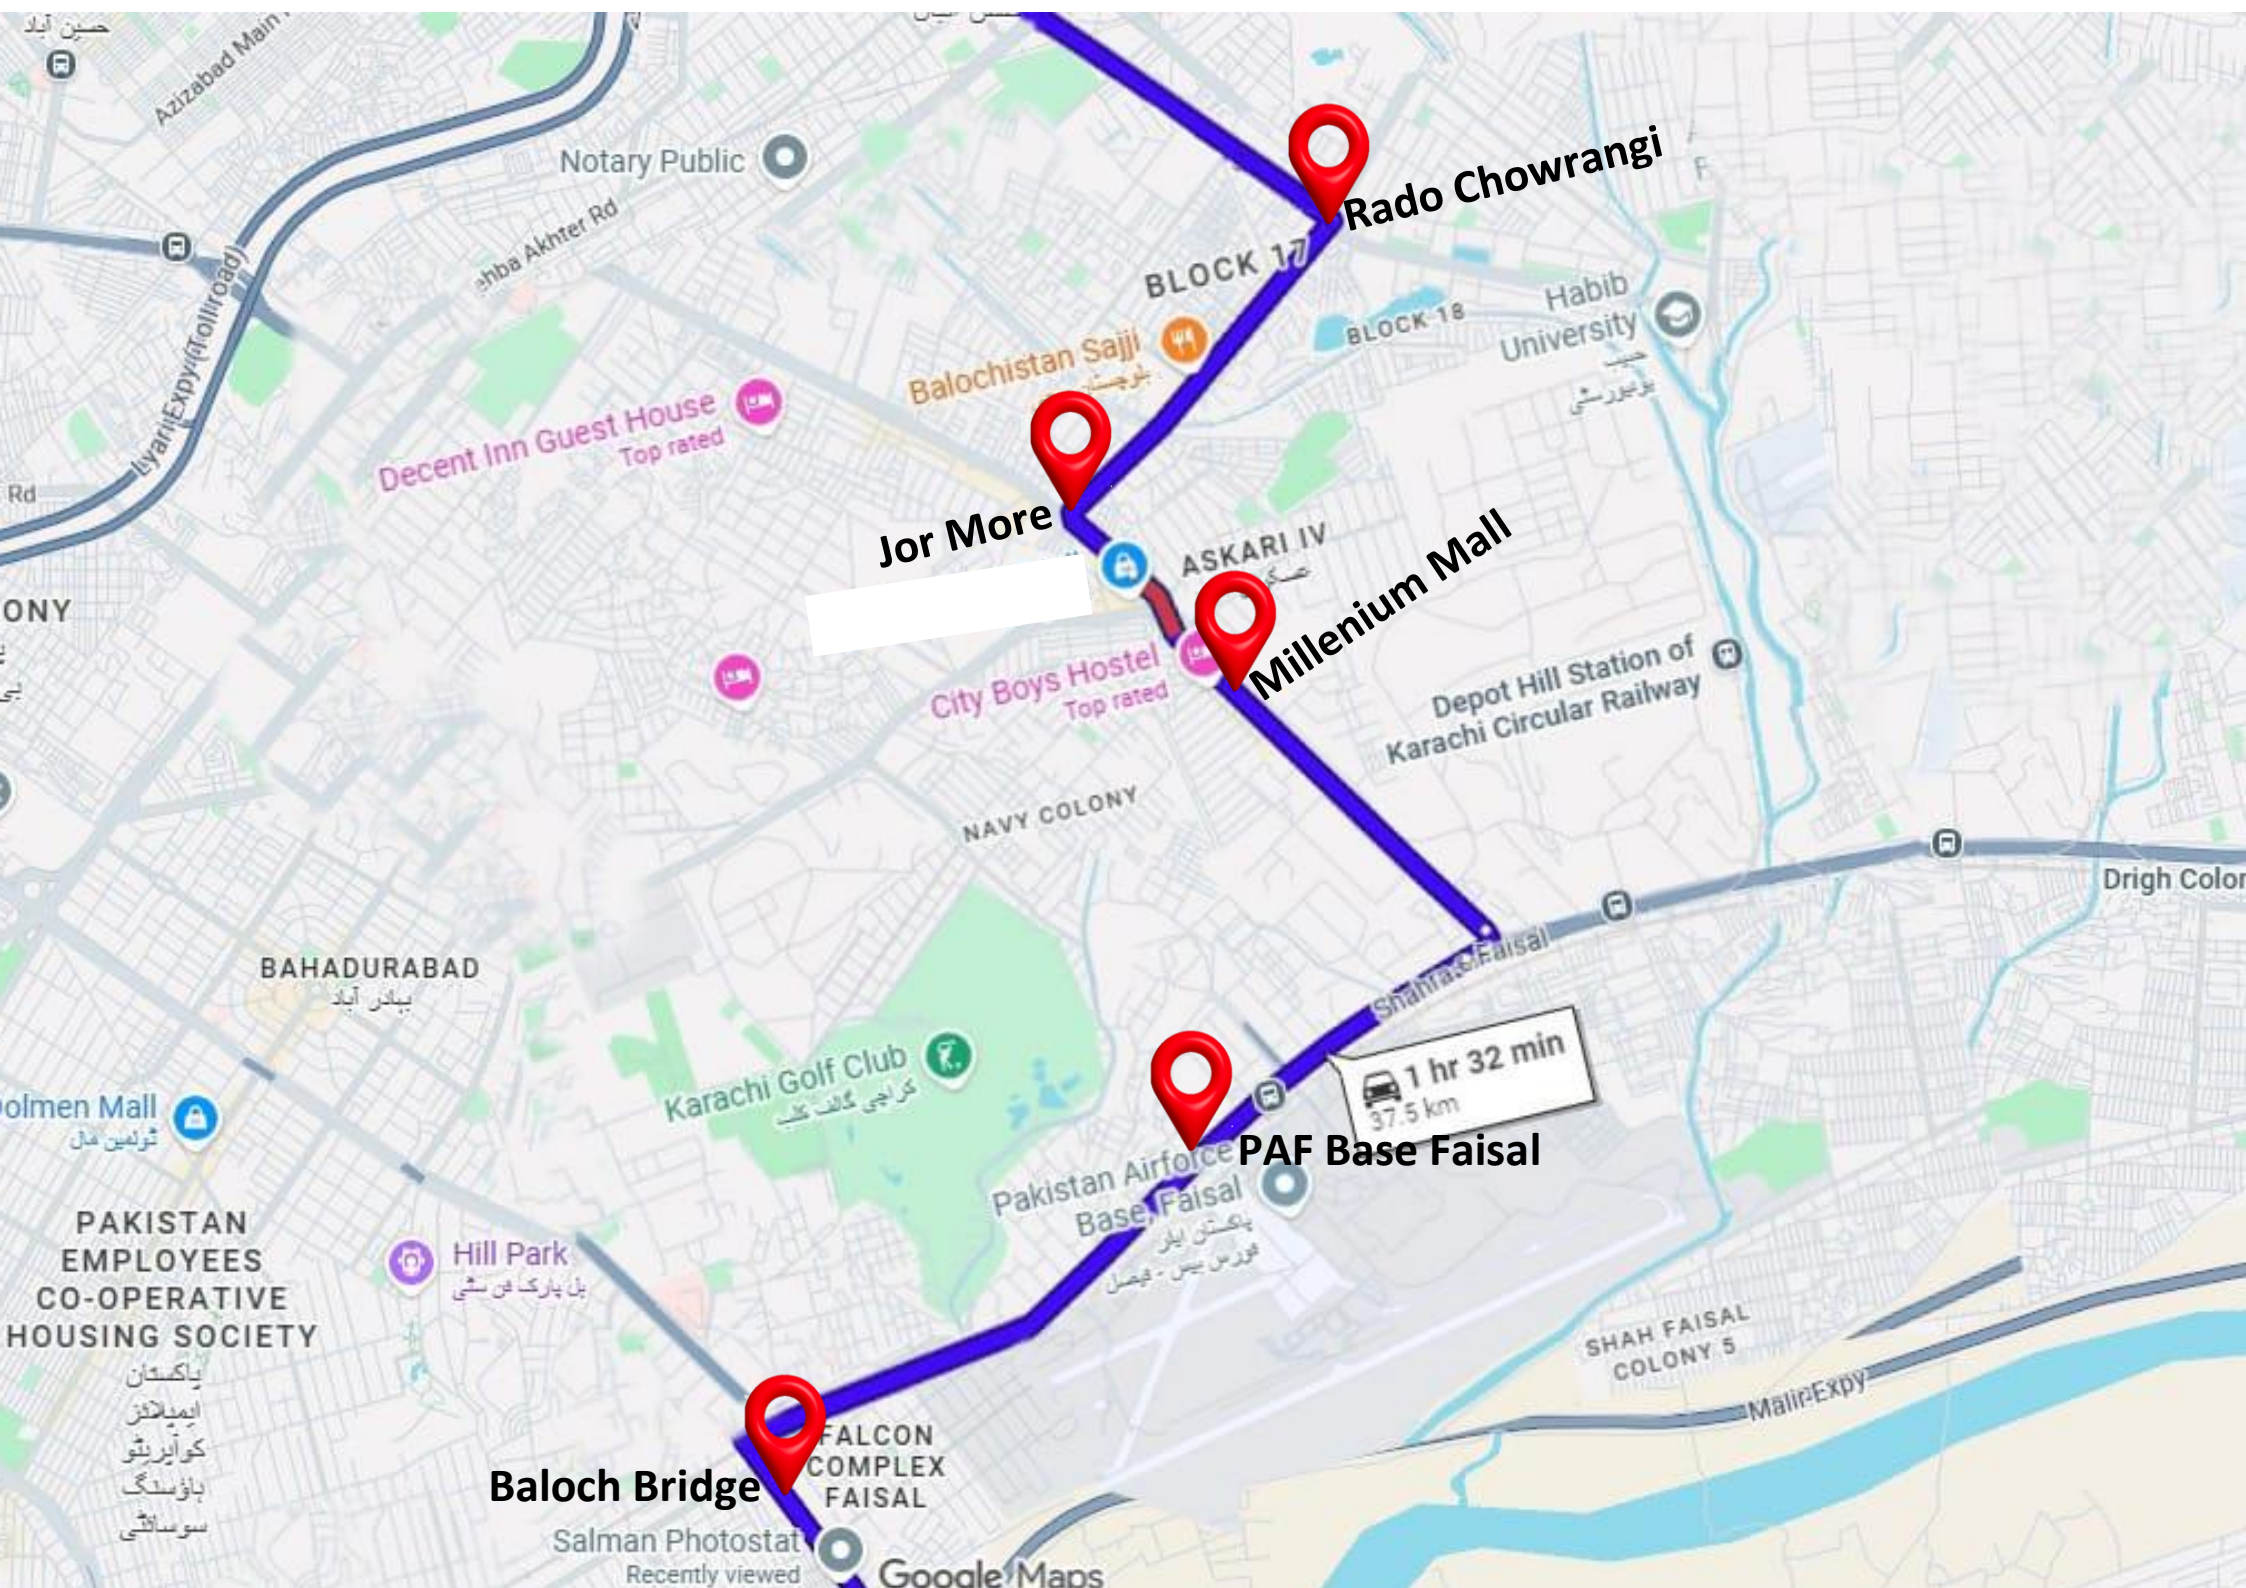

GULISTAN-E-JOHAR BLOCK-8

Chip Stick

Safari Park

Kamran Chowrangi Bus Stop

Cricket Playing Area Of Shamrez Kh

BLOCK 6

BLOCK 7

GULISTAN-E-JOHAR

**Baloch Bridge**

**FALCON COMPLEX FAISAL**

Salman Photostat  
Recently viewed

Google Maps

**Jor More**

**PAF Base Faisal**

**Millenium Mall**

**Rado Chowrangi**

1 hr 32 min  
37.5 km

Decent Inn Guest House  
Top rated

Balochistan Sajji  
بلوچستان

City Boys Hostel  
Top rated

Karachi Golf Club  
کراچی گولف کلب

Habib University  
ہیب یونیورسٹی

Depot Hill Station of  
Karachi Circular Railway